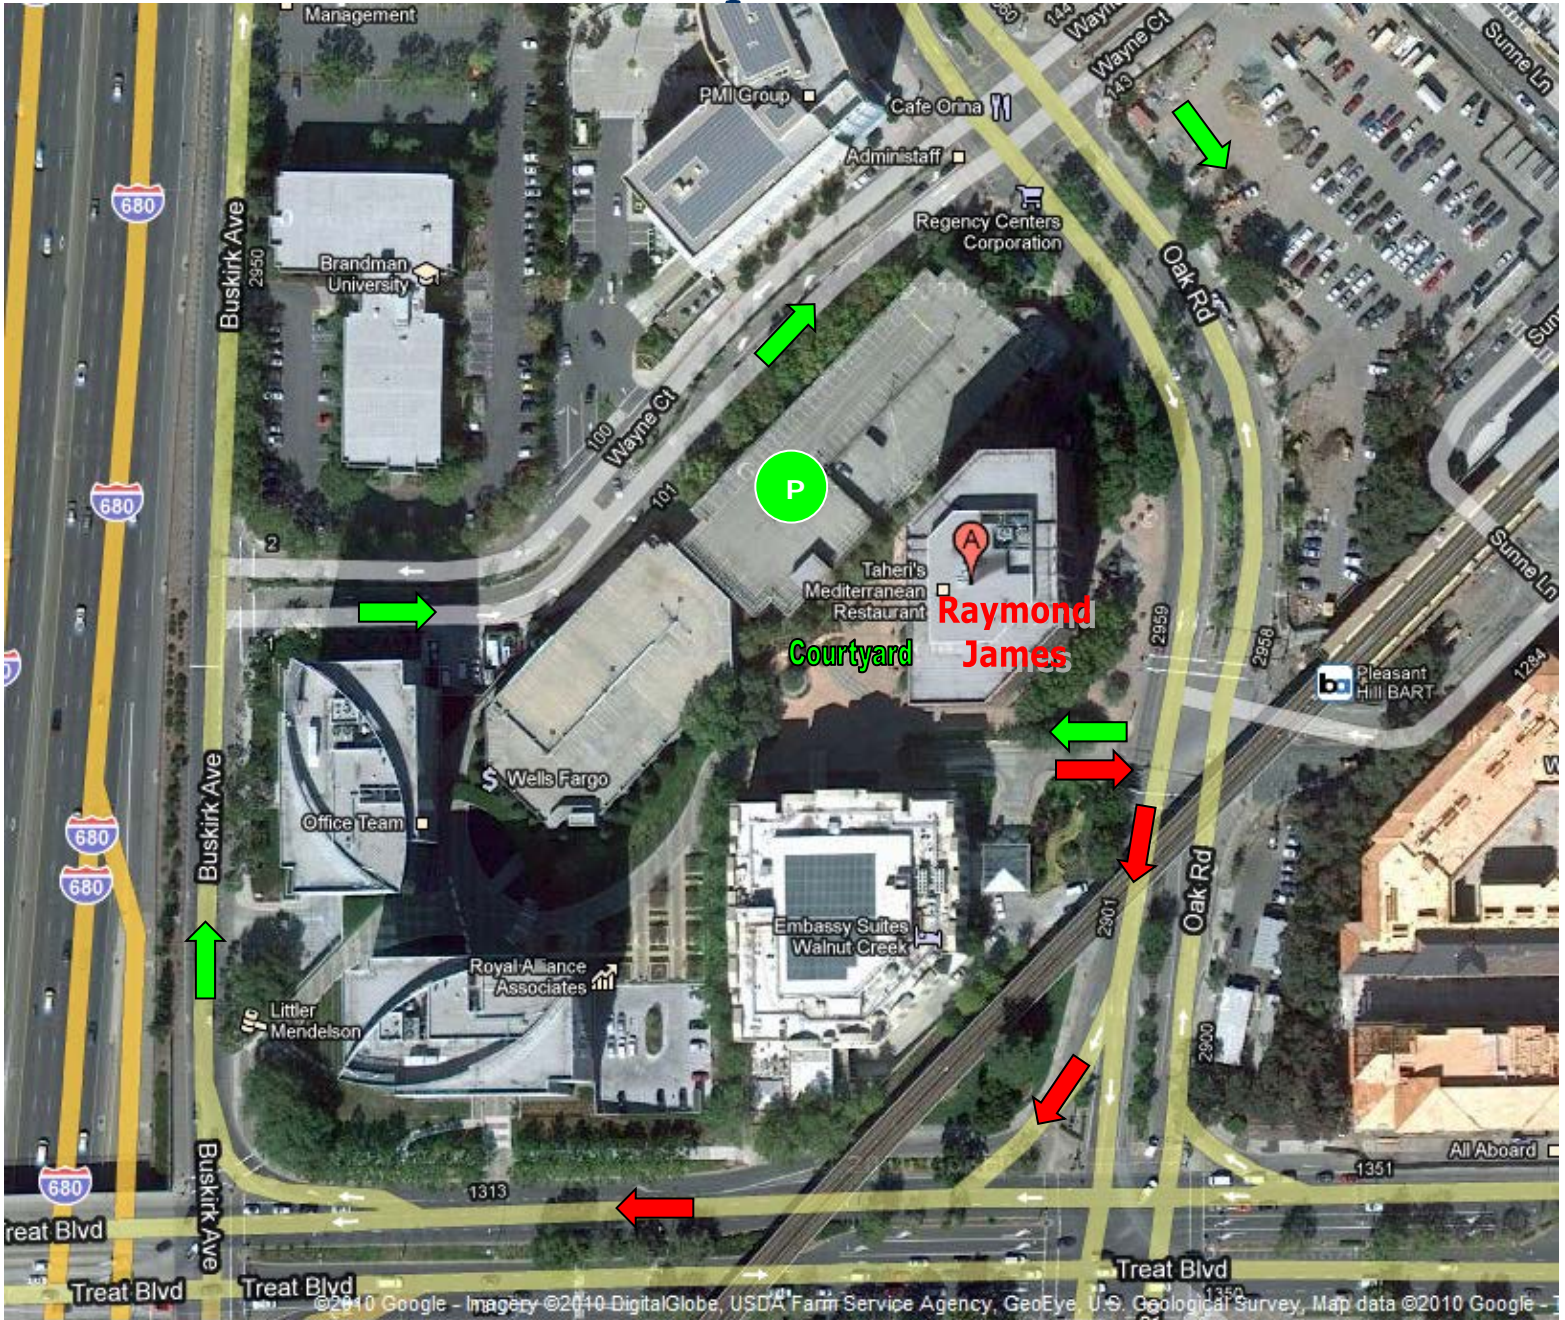

Map

To Raymond James

Parking Garage

Exit Raymond James